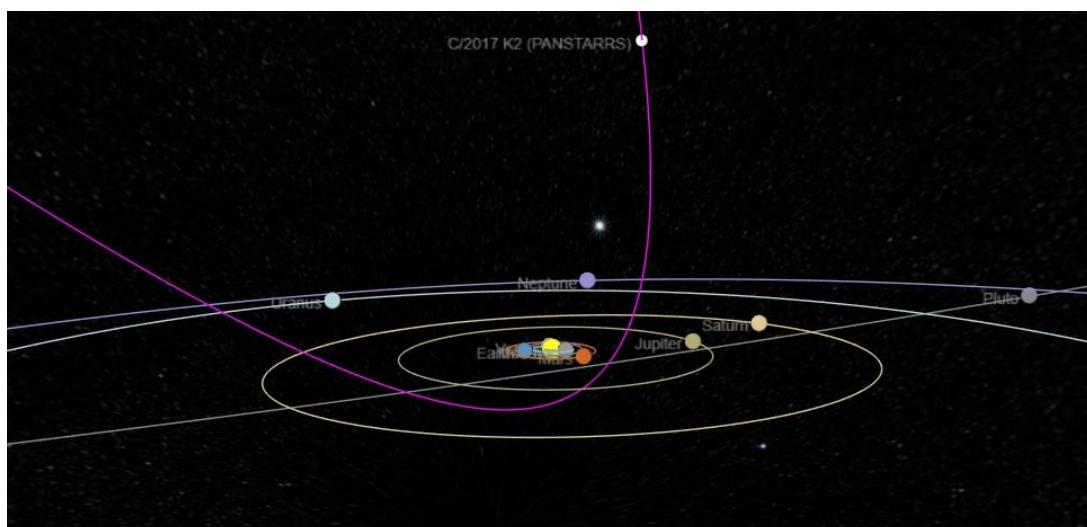

[Follow @TheWatchers_](#)

Categories: [Comets and asteroids](#), [Research](#)

Because if it was this electrically active at that distance, it should have been followed month by month with updates as the intensity and glow increases. This comet would form a tail and eventually have the same color as the “Blue Star Kachina”.

It is interesting timing that this comet would be wandering through our solar system right now, with all these incredible changes on our planet. This blue star seems to be a marker of time of change. I can't believe this is just a random happenstance.

Comet C/2017 K2

perihelion in 2022

The blue dot on the chart, January 2020, is where the comet is now. It is going to be reaching closest to our planet by July of 2022, so it will be intensifying in brightness each and every month as we move through the next year and a half. Let me warn you, the amount of change in the next year and a half is going to shock the societies on this planet.

The blue comet arrives in our skies while crops are being wiped out from these jumbled jet stream patterns and tumultuous happenings on our planet. This is a “sign in the skies” that is talked about from the Hopi prophecies; and this sign will rock our planet.