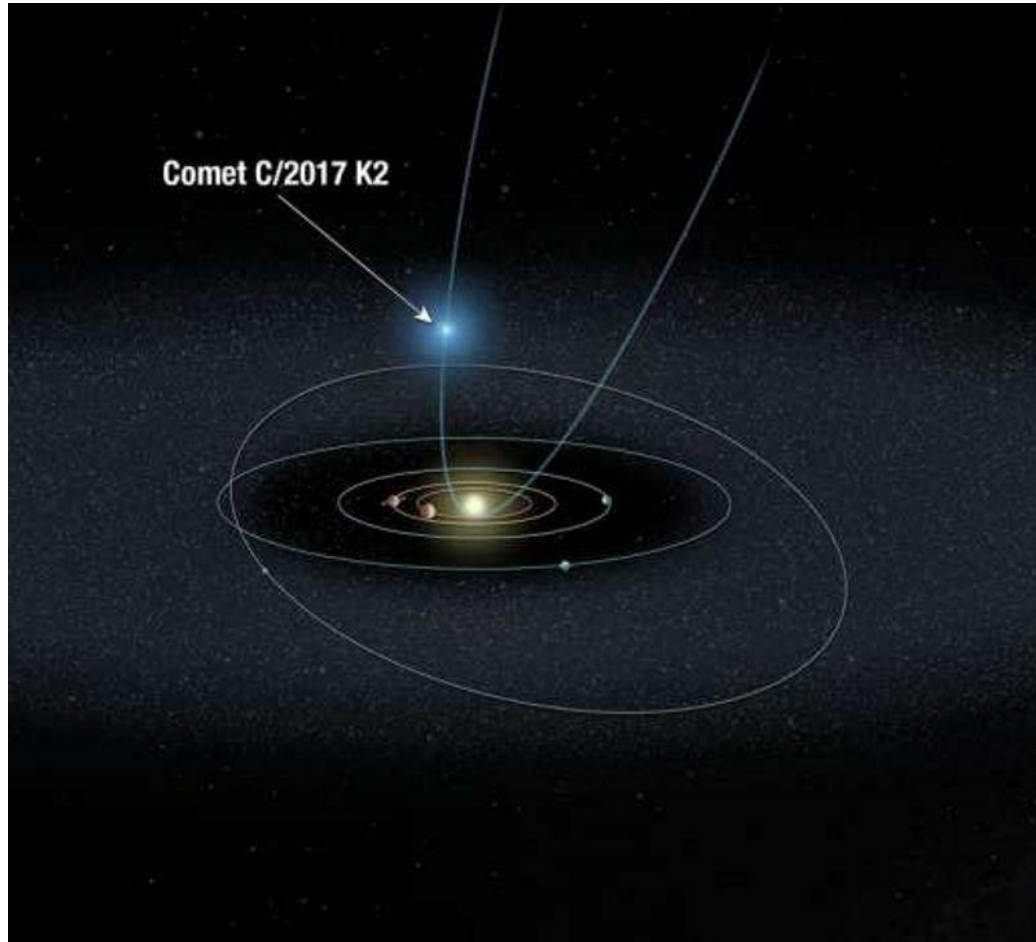

The Blue Kachina of Hopi Prophecy, Maybe

Let me take you to C2017/K2, “The Record-Breaker” - farthest active inbound comet ever seen. This electrical connection from the Sun, which is the most distant comet ignition distance wise from the Sun and may be a possible “Blue Star Kachina” making it one of the most important comets coming through in the last 500 years. There has been very little coverage of this event since it was reported.

It is interesting timing that this comet would be wandering through our solar system right now, with all these incredible changes on our planet. This blue star seems to be a marker of time of change. I can't believe this is just a random happenstance.

Comet C/2017 K2

perihelion in 2022

The blue dot on the chart, January 2020, is where the comet is now. It is going to be reaching closest to our planet by July of 2022, so it will be intensifying in brightness each and every month as we move through the next year and a half. Let me warn you, the amount of change in the next year and a half is going to shock the societies on this planet.

The blue comet arrives in our skies while crops are being wiped out from these jumbled jet stream patterns and tumultuous happenings on our planet. This is a “sign in the skies” that is talked about from the Hopi prophecies; and this sign will rock our planet.