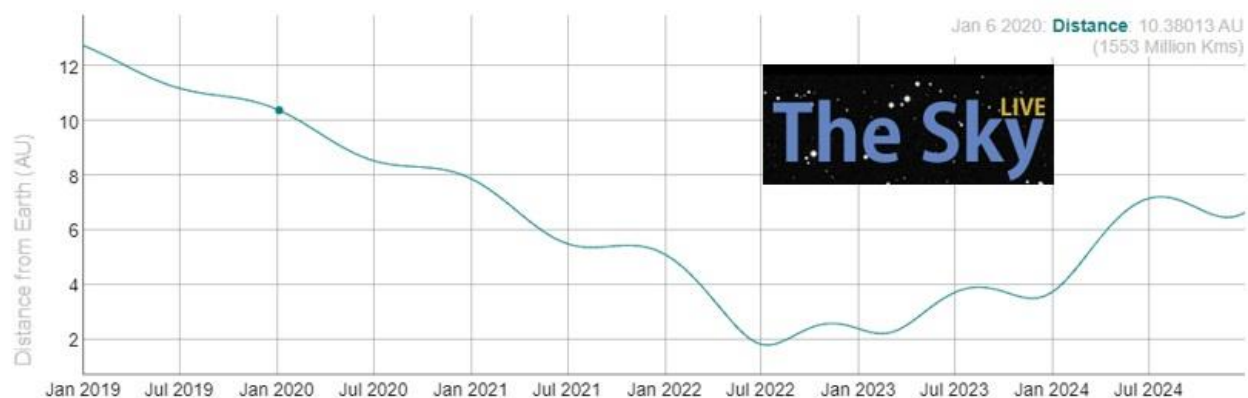

THE WATCHERS

Watching the world evolve and transform

EARTH CHANGES

SEVERE WEATHER

SPACE WEATHER

SPACE

Comet K2 'The Record-Breaker' - farthest active inbound comet ever seen

Posted by [Teo Blašković](#) on September 29, 2017 at 00:18 UTC (2 years ago)

[Follow @TheWatchers_](#)

Categories: [Comets and asteroids](#), [Research](#)

Because if it was this electrically active at that distance, it should have been followed month by month with updates as the intensity and glow increases. This comet would form a tail and eventually have the same color as the “Blue Star Kachina”.

It is interesting timing that this comet would be wandering through our solar system right now, with all these incredible changes on our planet. This blue star seems to be a marker of time of change. I can't believe this is just a random happenstance.

Comet C/2017 K2

perihelion in 2022

The blue dot on the chart, January 2020, is where the comet is now. It is going to be reaching closest to our planet by July of 2022, so it will be intensifying in brightness each and every month as we move through the next year and a half. Let me warn you, the amount of change in the next year and a half is going to shock the societies on this planet.